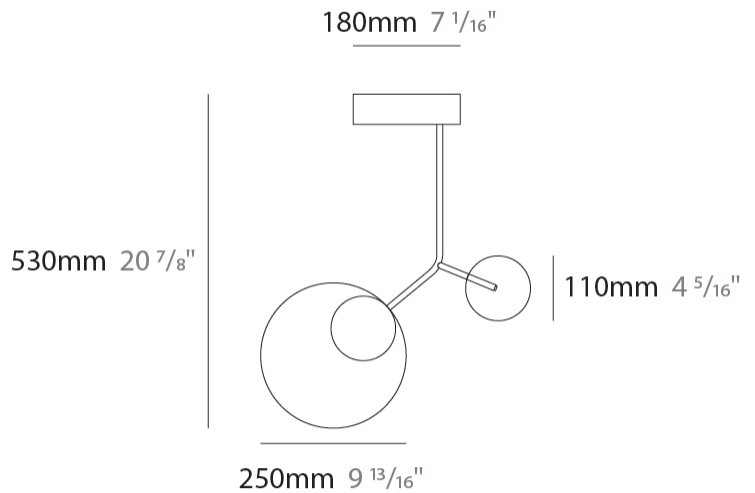

BALLON SUSPENSION

D71032- _____

base number   Finish Options   Finish Options

1. To build a product code in our configurator select the specify button on the base model # product page
2. To build a manual product code on this datasheet choose from the options listed below in blue font and add the suffix to the base model #

GENERAL

Series: Ballon
Brand: Tunto
Division: Design
Mounting Type: Suspension
Mounting Location: Ceiling
Subcategory: Pendant

PHYSICAL

Shape: Abstract
Width (mm): 390
Width (in): 15 ³/₈
Height (mm): 530
Height (in): 20 ⁷/₈
Light Distribution: Direct
Diffuser: Opal - PMMA with Small Panel
Fixture Finish: [WAL / OAK / BLK / WHI / GWI / GBK](#)
Holder Finish: WHI / BLK / GWI / GBK
Fixture Material: Metal / Wood

ELECTRICAL

Lamp Type: LED
Total Output Wattage (W): 12.6
Dimming: Tri-Mode (Non-Dimming and Phase Dimming (120Vac only) and 0-10V Dimming)
Driver Included: Yes
Driver Location: Integrated
Driver Type: Constant Current - Universal
Driver Class: Class 2
Input Voltage (V): 120 - 277
Constant Current (MA): 700

LED

Number of LEDs: 2
Color Temperature (°K): 3000
Max. Delivered Lumen (lm): 500
CRI: >85 CRI
Lamp Life (hrs): 50000

OPTICAL

Adjustability: Rotational 330°

RATINGS AND CERTIFICATIONS

Certified By: Certified for North American Standards
IP rating: IP20

PROJECT	_____
TYPE	_____
SPECIFIER	_____
QUANTITY	_____
DATE	_____