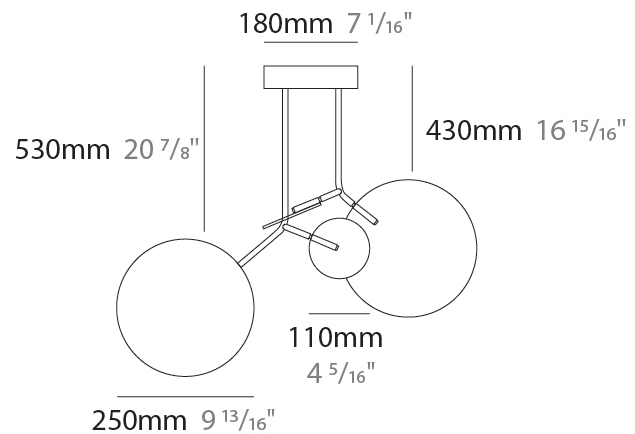

BALLON SUSPENSION

D71033-

base number   Finish Options   Finish Options

1. To build a product code in our configurator select the specify button on the base model # product page
2. To build a manual product code on this datasheet choose from the options listed below in blue font and add the suffix to the base model #

GENERAL

Series: Ballon
Brand: Tunto
Division: Design
Mounting Type: Suspension
Mounting Location: Ceiling
Subcategory: Pendant

PHYSICAL

Shape: Abstract
Width (mm): 780
Width (in): 30 ¹¹/₁₆
Height (mm): 530
Height (in): 20 ⁷/₈
Light Distribution: Direct
Diffuser: Opal - PMMA with Small Panel
Fixture Finish: [WAL / OAK / BLK / WHI / GWI / GBK](#)
Holder Finish: [WHI / BLK / GWI / GBK](#)
Fixture Material: [Metal / Wood](#)

ELECTRICAL

Lamp Type: LED
Total Output Wattage (W): 25.2
Dimming: Tri-Mode (Non-Dimming and Phase Dimming (120Vac only) and 0-10V Dimming)
Driver Included: Yes
Driver Location: Integrated
Driver Type: Constant Current - Universal
Driver Class: Class 2
Input Voltage (V): 120 - 277
Constant Current (MA): 700

LED

Color Temperature (°K): 3000
Max. Delivered Lumen (lm): 1000
CRI: >90 CRI
Lamp Life (hrs): 50000

OPTICAL

Adjustability: Rotational 330°

RATINGS AND CERTIFICATIONS

Certified By: Certified for North American Standards
IP rating: IP20

PROJECT
TYPE
SPECIFIER
QUANTITY
DATE