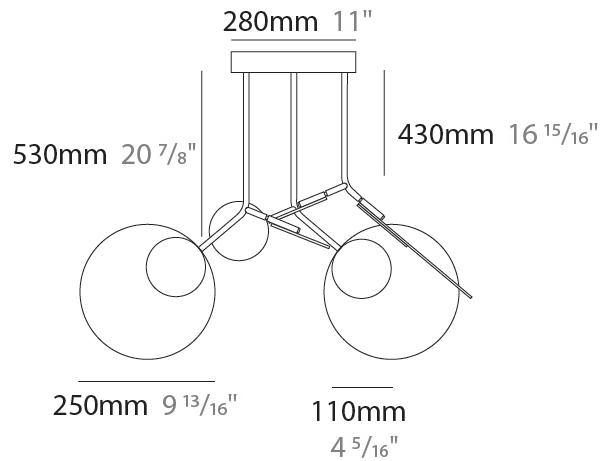

BALLON SUSPENSION

D71034-

base number   Finish Options   Finish Options

1. To build a product code in our configurator select the specify button on the base model # product page
2. To build a manual product code on this datasheet choose from the options listed below in blue font and add the suffix to the base model #

GENERAL

Series: Ballon
Brand: Tunto
Division: Design
Mounting Type: Suspension
Mounting Location: Ceiling
Subcategory: Pendant

PHYSICAL

Shape: Abstract
Width (mm): 780
Width (in): 30 ¹¹/₁₆
Height (mm): 530
Height (in): 20 ⁷/₈
Light Distribution: Direct
Diffuser: Opal - PMMA with Small Panel
Fixture Finish: [WAL](#) / [OAK](#) / [BLK](#) / [WHI](#) / [GWI](#) / [GBK](#)
Holder Finish: [WHI](#) / [BLK](#) / [GWI](#) / [GBK](#)
Fixture Material: Metal / Wood

ELECTRICAL

Lamp Type: LED
Total Output Wattage (W): 37.8
Dimming: Tri-Mode (Non-Dimming and Phase Dimming (120Vac only) and 0-10V Dimming)
Driver Included: Yes
Driver Location: Integrated
Driver Type: Constant Current - Universal
Driver Class: Class 2
Input Voltage (V): 120 - 277
Constant Current (MA): 700

LED

Number of LEDs: 6
Color Temperature (°K): 3000
Max. Delivered Lumen (lm): 1500
CRI: >90 CRI
Lamp Life (hrs): 50000

OPTICAL

Adjustability: Rotational 330°

RATINGS AND CERTIFICATIONS

Certified By: Certified for North American Standards
IP rating: IP20

PROJECT
TYPE
SPECIFIER
QUANTITY
DATE